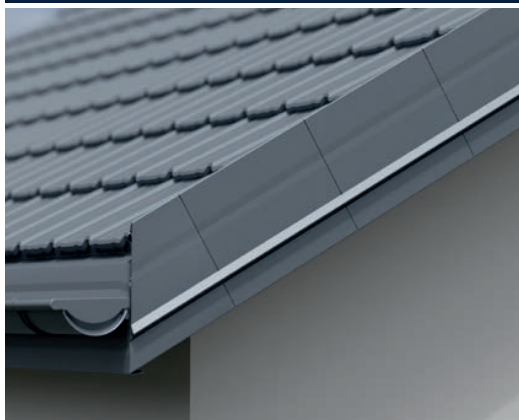

Drift - Universal outer modular barge flashing
Drift - Universal bottom modular barge flashing