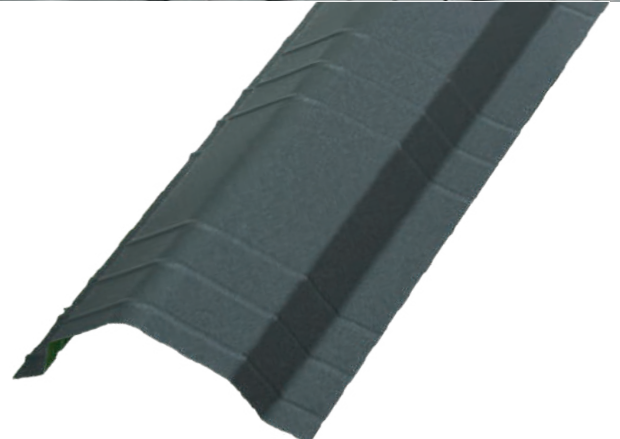

## Eaves vent profile

Como

Length: 1200 mm  
Thickness: 0,5 mm  
Height: 21/24 mm  
Ventilation area: 132 cm<sup>2</sup>  
Quantity per package: 60 pcs.

**Ridge cap GSM-TOP**  
Murano

Total width:	1950 mm
Effective width:	1820 mm