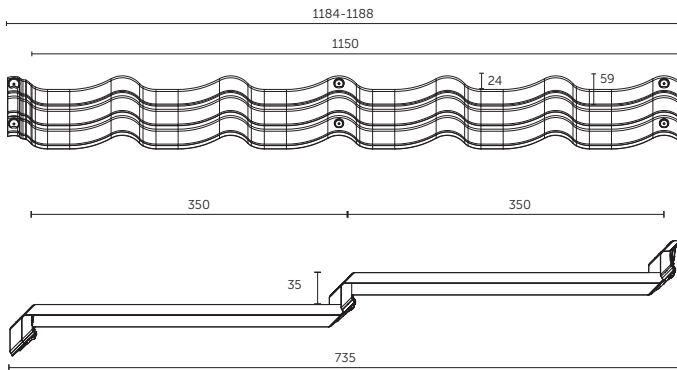

## ETERNALLY BEAUTIFUL.

Total sheet width:	1184-1188 mm
Effective sheet width:	1150 mm
Distance between the wave peaks:	191 mm
Total sheet length:	735 mm
Effective sheet length:	700 mm
Module length:	350 mm
Total height:	59 mm
Step height:	35 mm
Wave height:	24 mm
Surface covered by the sheet:	0,805 m <sup>2</sup>
Sheet thickness:	0,5 mm
Zinc coating:	min. 275 g/m <sup>2</sup>
Sheet weight:	max 3,7 kg
Pallet dimensions:	1200 x 800 x 990 mm
Sheets per pallet:	350 pcs.
Layers/sheets per pallet:	10/35 pcs.
Effective m <sup>2</sup> per pallet:	281,75 m <sup>2</sup>
Pallet weight:	~1320 kg
Minimum roof pitch:	9° (15%)
Recommended roof pitch:	>25%

# DEDICATED ACCESSORIES

**Dry verge**  
Venecja

Width: 372 mm  
Height: 189 mm  
Depth: 82 mm  
Sheet thickness: 0,7 mm  
Quantity per package: 12 pcs.  
Colors: 10

**Dry verge**  
Murano

Width: 364 mm  
Height: 193,3 mm  
Depth: 147,8 mm  
Sheet thickness: 0,7 mm  
Quantity per package: 6 pcs.  
Colors: 10

**Dry verge**  
Bella Sara

Width: 360 mm  
Height: 181 mm  
Depth: 90 mm  
Sheet thickness: 0,7 mm  
Quantity per package: 8 pcs.  
Colors: 10

Material: Steel sheet S280 galvanized Z275 with organic coatings X-MATT SP30, D-MATT SP35