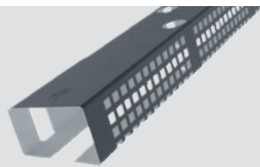

Eaves vent profile

Venecja, Murano, Bella Sara,
Rialto, Ferrara

Length: 1200 mm
Thickness: 0,5 mm
Height: 27/31 mm
Ventilation area: 132 cm²
Quantity per package: 42 pcs.