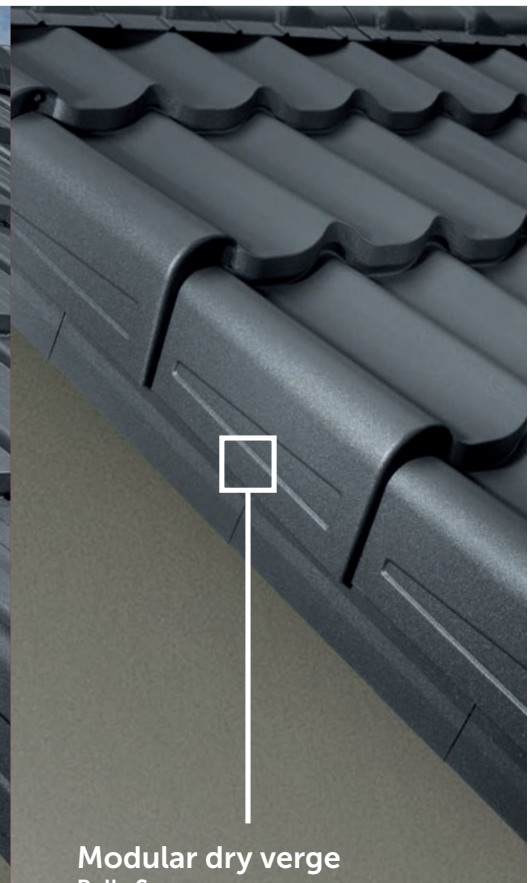

# DEDICATED ACCESSORIES

**Dry verge**  
Venecja

Width: 372 mm  
Height: 189 mm  
Depth: 82 mm  
Sheet thickness: 0,7 mm  
Quantity per package: 12 pcs.  
Colors: 10

**Dry verge**  
Murano

Width: 364 mm  
Height: 193,3 mm  
Depth: 147,8 mm  
Sheet thickness: 0,7 mm  
Quantity per package: 6 pcs.  
Colors: 10

**Dry verge**  
Bella Sara

Width: 360 mm  
Height: 181 mm  
Depth: 90 mm  
Sheet thickness: 0,7 mm  
Quantity per package: 8 pcs.  
Colors: 10

Material: Steel sheet S280 galvanized Z275 with organic coatings X-MATT SP30, D-MATT SP35