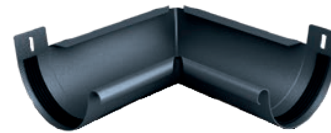

Gutter joint with rubber seal and clamp

Gutter outlet

Internal gutter angle 90°
*135° available without gasket

External gutter angle 90°
* 135° available without gasket

Fascia bracket

Rafter bracket

Flat fascia bracket