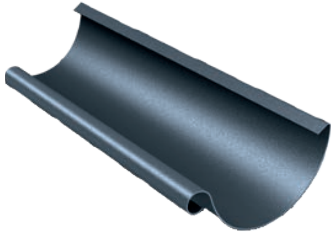

STEEL GUTTER SYSTEMS Flamingo

Gutter