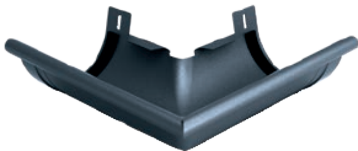

Gutter joint with rubber seal and clamp

Gutter outlet

Internal gutter angle 90°
*135° available without gasket

External gutter angle 90°
* 135° available without gasket

Fascia bracket

Rafter bracket

Flat fascia bracket

Gutter stop end

Downpipe clip

Solution protected by protection rights.

The solution is patent-protected. The product has obtained a UPRP registration certificate.

Hopper

Downpipe socket

Downpipe bend 60°

Downpipe shoe