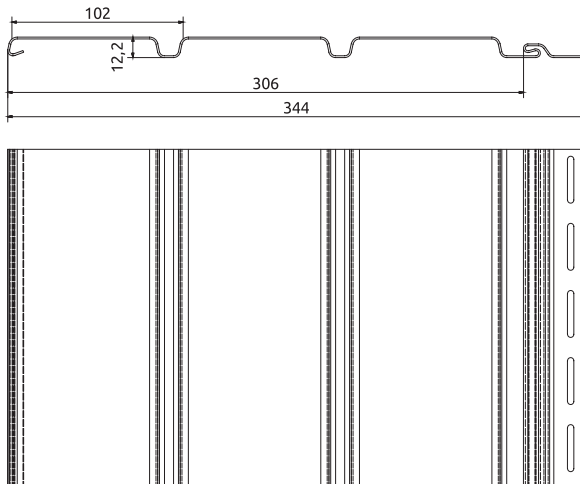

PVC SOFFIT

SEE MORE

REALIZATIONS

PROPERTIES

Effective width:

306 mm

Covering surface:

0,918 m²

Panel height:

12,2 mm

Panel length:

3 m

Standard panel

Ventilated panel

Traditional
—
Woodlike

J trim