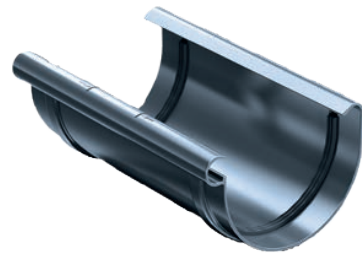

# PVC GUTTER SYSTEMS Proaqua

Gutter

Downpipe

Gutter joint with rubber seal

Gutter outlet

Internal gutter angle 90°

\*135° available

External gutter angle 90°