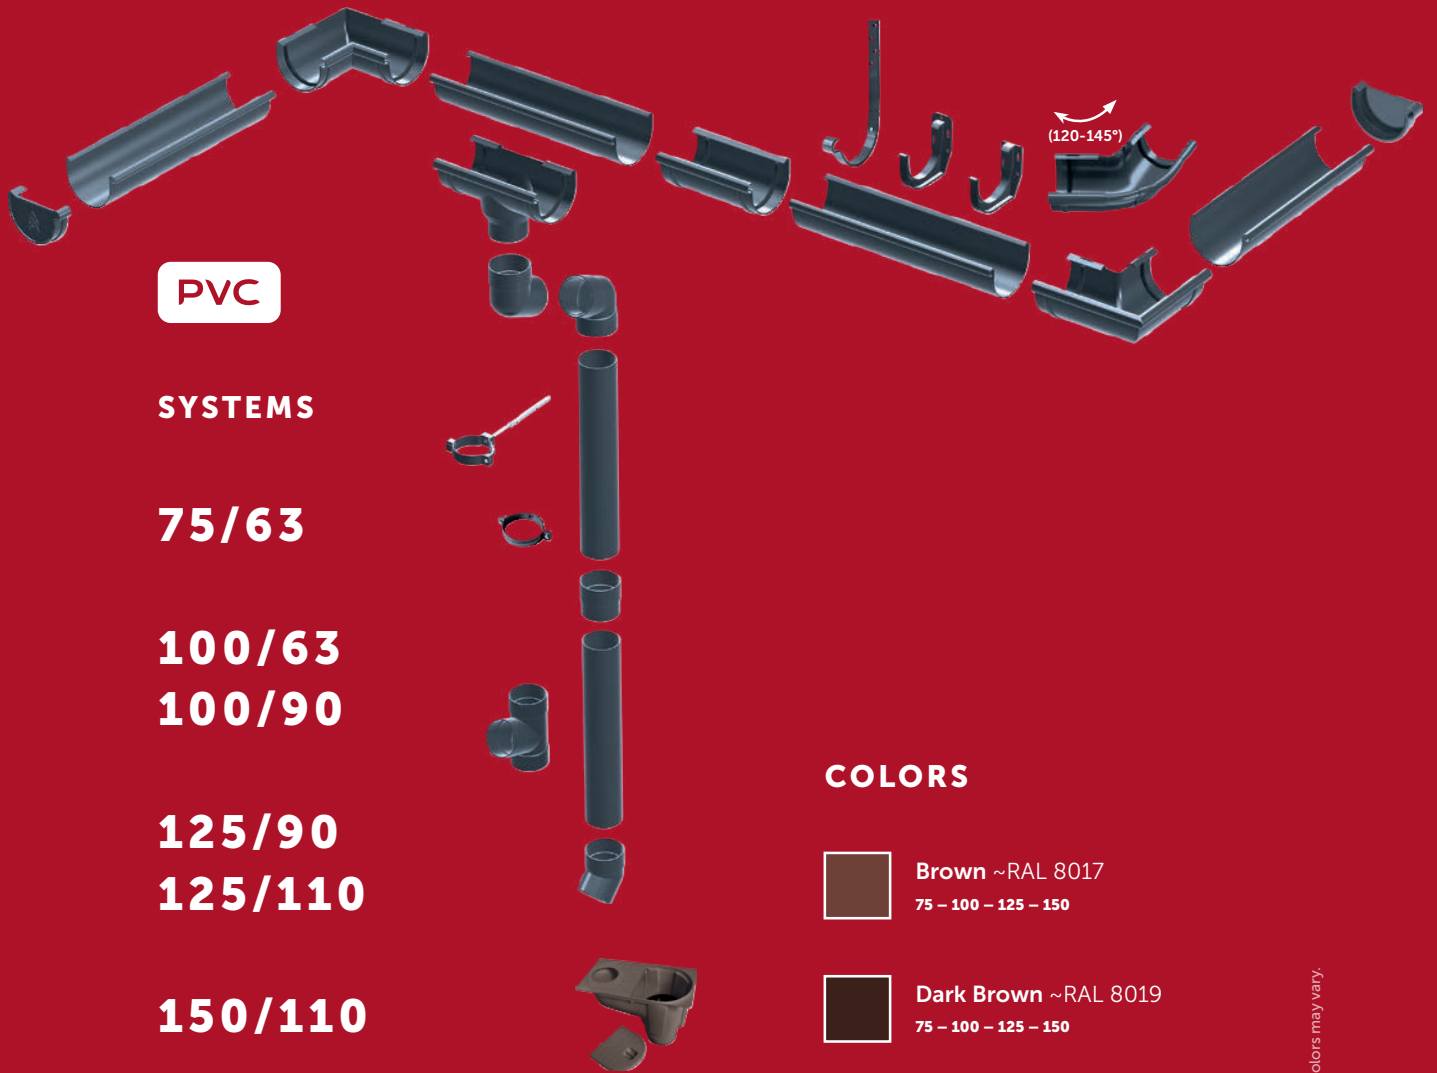

## REALIZATIONS

**PVC**

**SYSTEMS**

**75/63**

**100/63**

**100/90**

**125/90**

**125/110**

## COLORS

**Brown** ~RAL 8017  
75 - 100 - 125 - 150

**Dark Brown** ~RAL 8019  
75 - 100 - 125 - 150

**Graphite** ~RAL 7016  
75 - 100 - 125 - 150

**Black** ~RAL 9005  
75 - 100 - 125 - 150

**Brick-red** ~RAL 8004  
125 - 150

**White** ~RAL 9010  
125 - 150

All colors are for illustrative purposes only. Actual colors may vary.

# PVC GUTTER SYSTEMS Proaqua

Gutter

Downpipe

Gutter joint with rubber seal

Gutter outlet

Internal gutter angle 90°

\*135° available

External gutter angle 90°