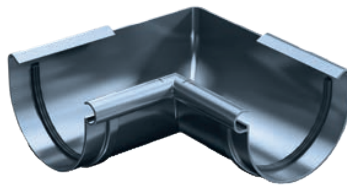

# PVC GUTTER SYSTEMS Proaqua

Gutter

Downpipe

Gutter joint with rubber seal

Gutter outlet

Internal gutter angle 90°

\*135° available

External gutter angle 90°

\*135° available

Solutions covered by the application for patent protection

Adjustable external corner (120-145°)

Fascia bracket

Rafter bracket

Gutter stop end

Double-socket downpipe bend

**Downpipe connectors**  
single/double-socket