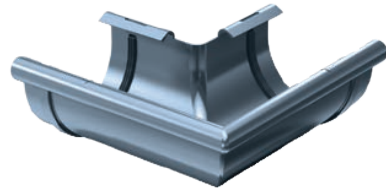

# PVC GUTTER SYSTEMS Proaqua

Gutter

Downpipe

Gutter joint with rubber seal

Gutter outlet

Internal gutter angle 90°

\*135° available

External gutter angle 90°

\*135° available

Solutions covered by the application for patent protection

Adjustable external corner (120-145°)

Fascia bracket

Rafter bracket

Gutter stop end

Double-socket downpipe bend

**Downpipe connectors**  
single/double-socket