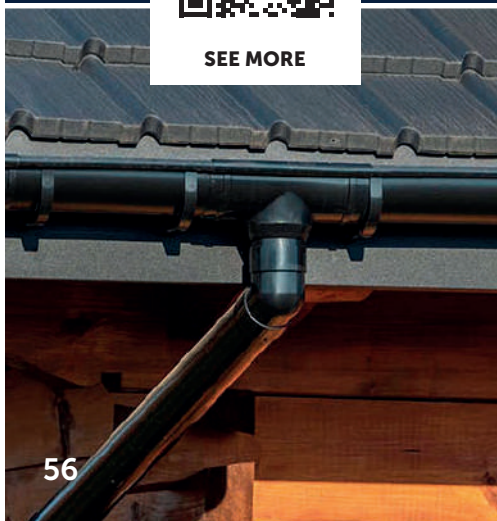

GUTTER SYSTEMS Proaqua

SEE MORE

REALIZATIONS